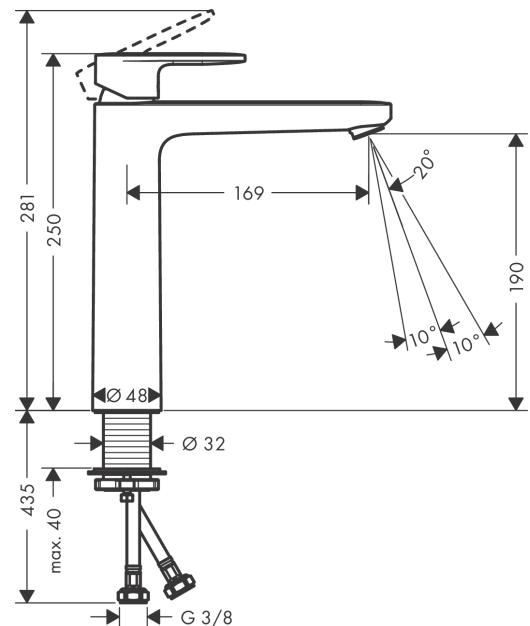

##### product features

- ComfortZone 190
- projection: 108 mm
- spray type: normal spray
- swiveling spray former
- maximum flow rate at 3 bar: 5 l/min
- ceramic cartridge
- suitable for continuous flow water heaters
- connection type: G 3/8 connections
- connection dimension: DN15

#### Scale drawing